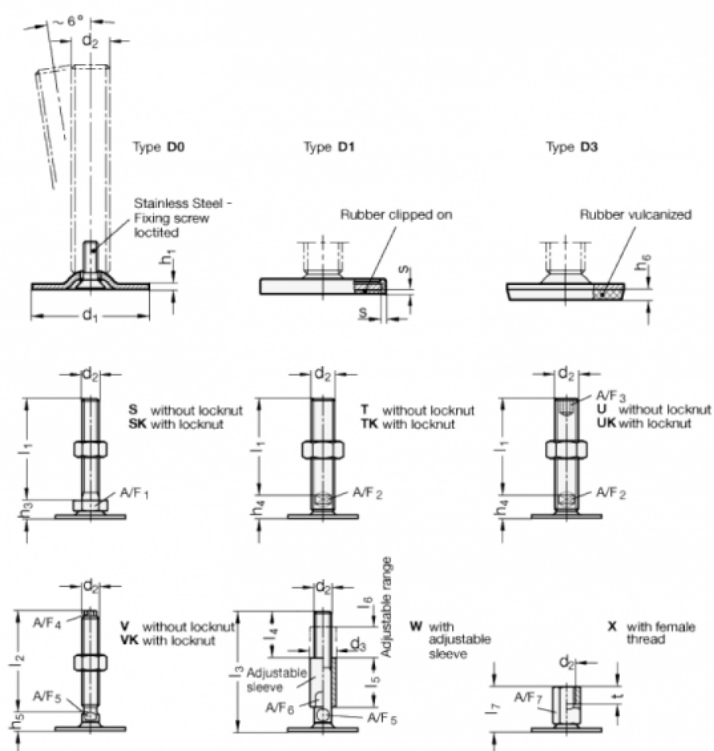

Article number: 204180M1675D1T
 Description: E+G levelling foot
 GN 41-80-M16-75-D1-T
 Note: T Without nut, Wrench flat at the bottom

Measures

A/F2 = 12
 d_1 = 80
 d_2 = M16
 h_1 = 3
 h_4 = 18
 h_6 =
 l_1 = 75
 s = 2